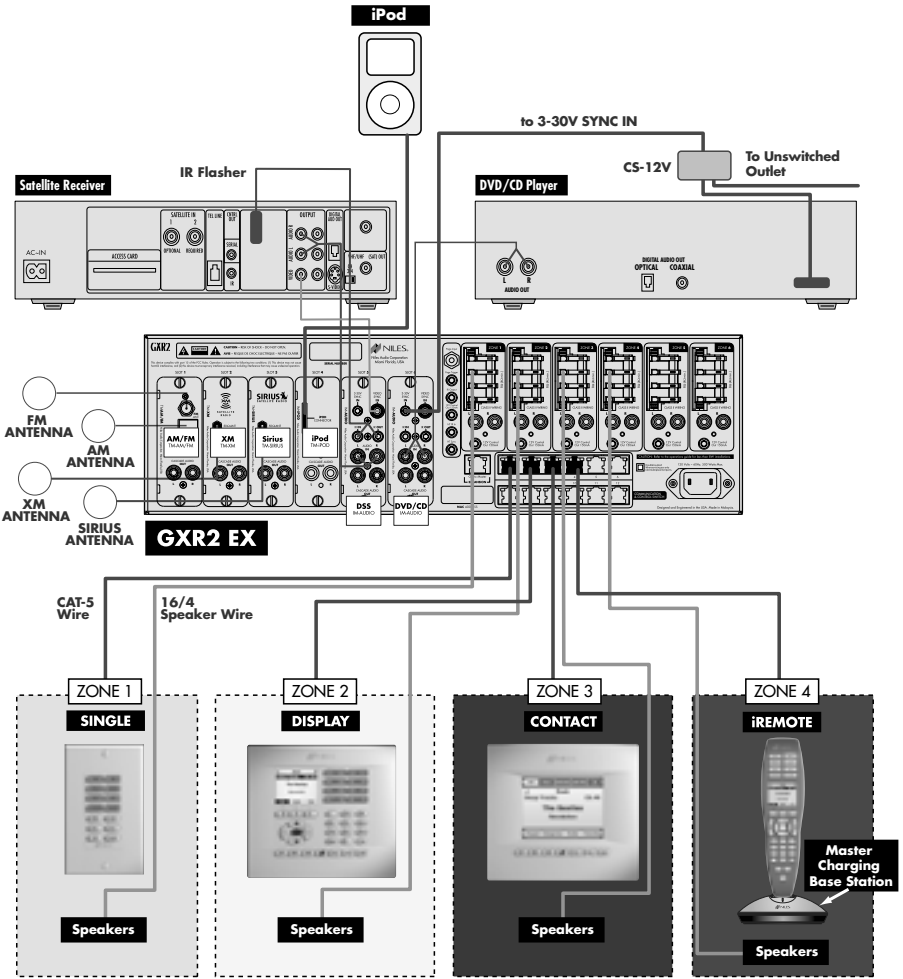

## Basic Installation Diagram

Figure 2.

# ACCESSORIES

iRemote®	2-Way Wireless RF System Control Remote with LCD Display	FG01180
iRemote® EX	2-Way Wireless RF System for EU Countries	FG01364
RBX-1	Remote Charging Base	FG01269
RBX-1 EX	2-Way Wireless RF System for EU Countries	FG01363
RHS-1	iRemote Handheld Remote	FG01270
RHS-1 EX	2-Way Wireless RF System for EU Countries	FG01362
Contact	System Control Keypad with Color Touch Screen	FG01185
Display	System Control Keypad with LCD display	FG01183
Single	Wall Mount System Control Keypad	FG01182
IM-iPOD	Apple® iPod® Integration Module	FG01176
IM-AUDIO	Legacy Audio Integration Module	FG01177
TM-XM	XM® Satellite Radio Tuner Module	FG01179
TM-SIRIUS	SIRIUS® Satellite Radio Tuner Module	FG01181
IM-SERVER	Network Integration Module	FG01339
TM-DAB	Digital Audio Broadcasting Tuner	FG01338
TM-HD/R	HD Radio™ Tuner Module	FG01340
TM-AM/FM EX	International AM/FM Tuner Module	FG01193